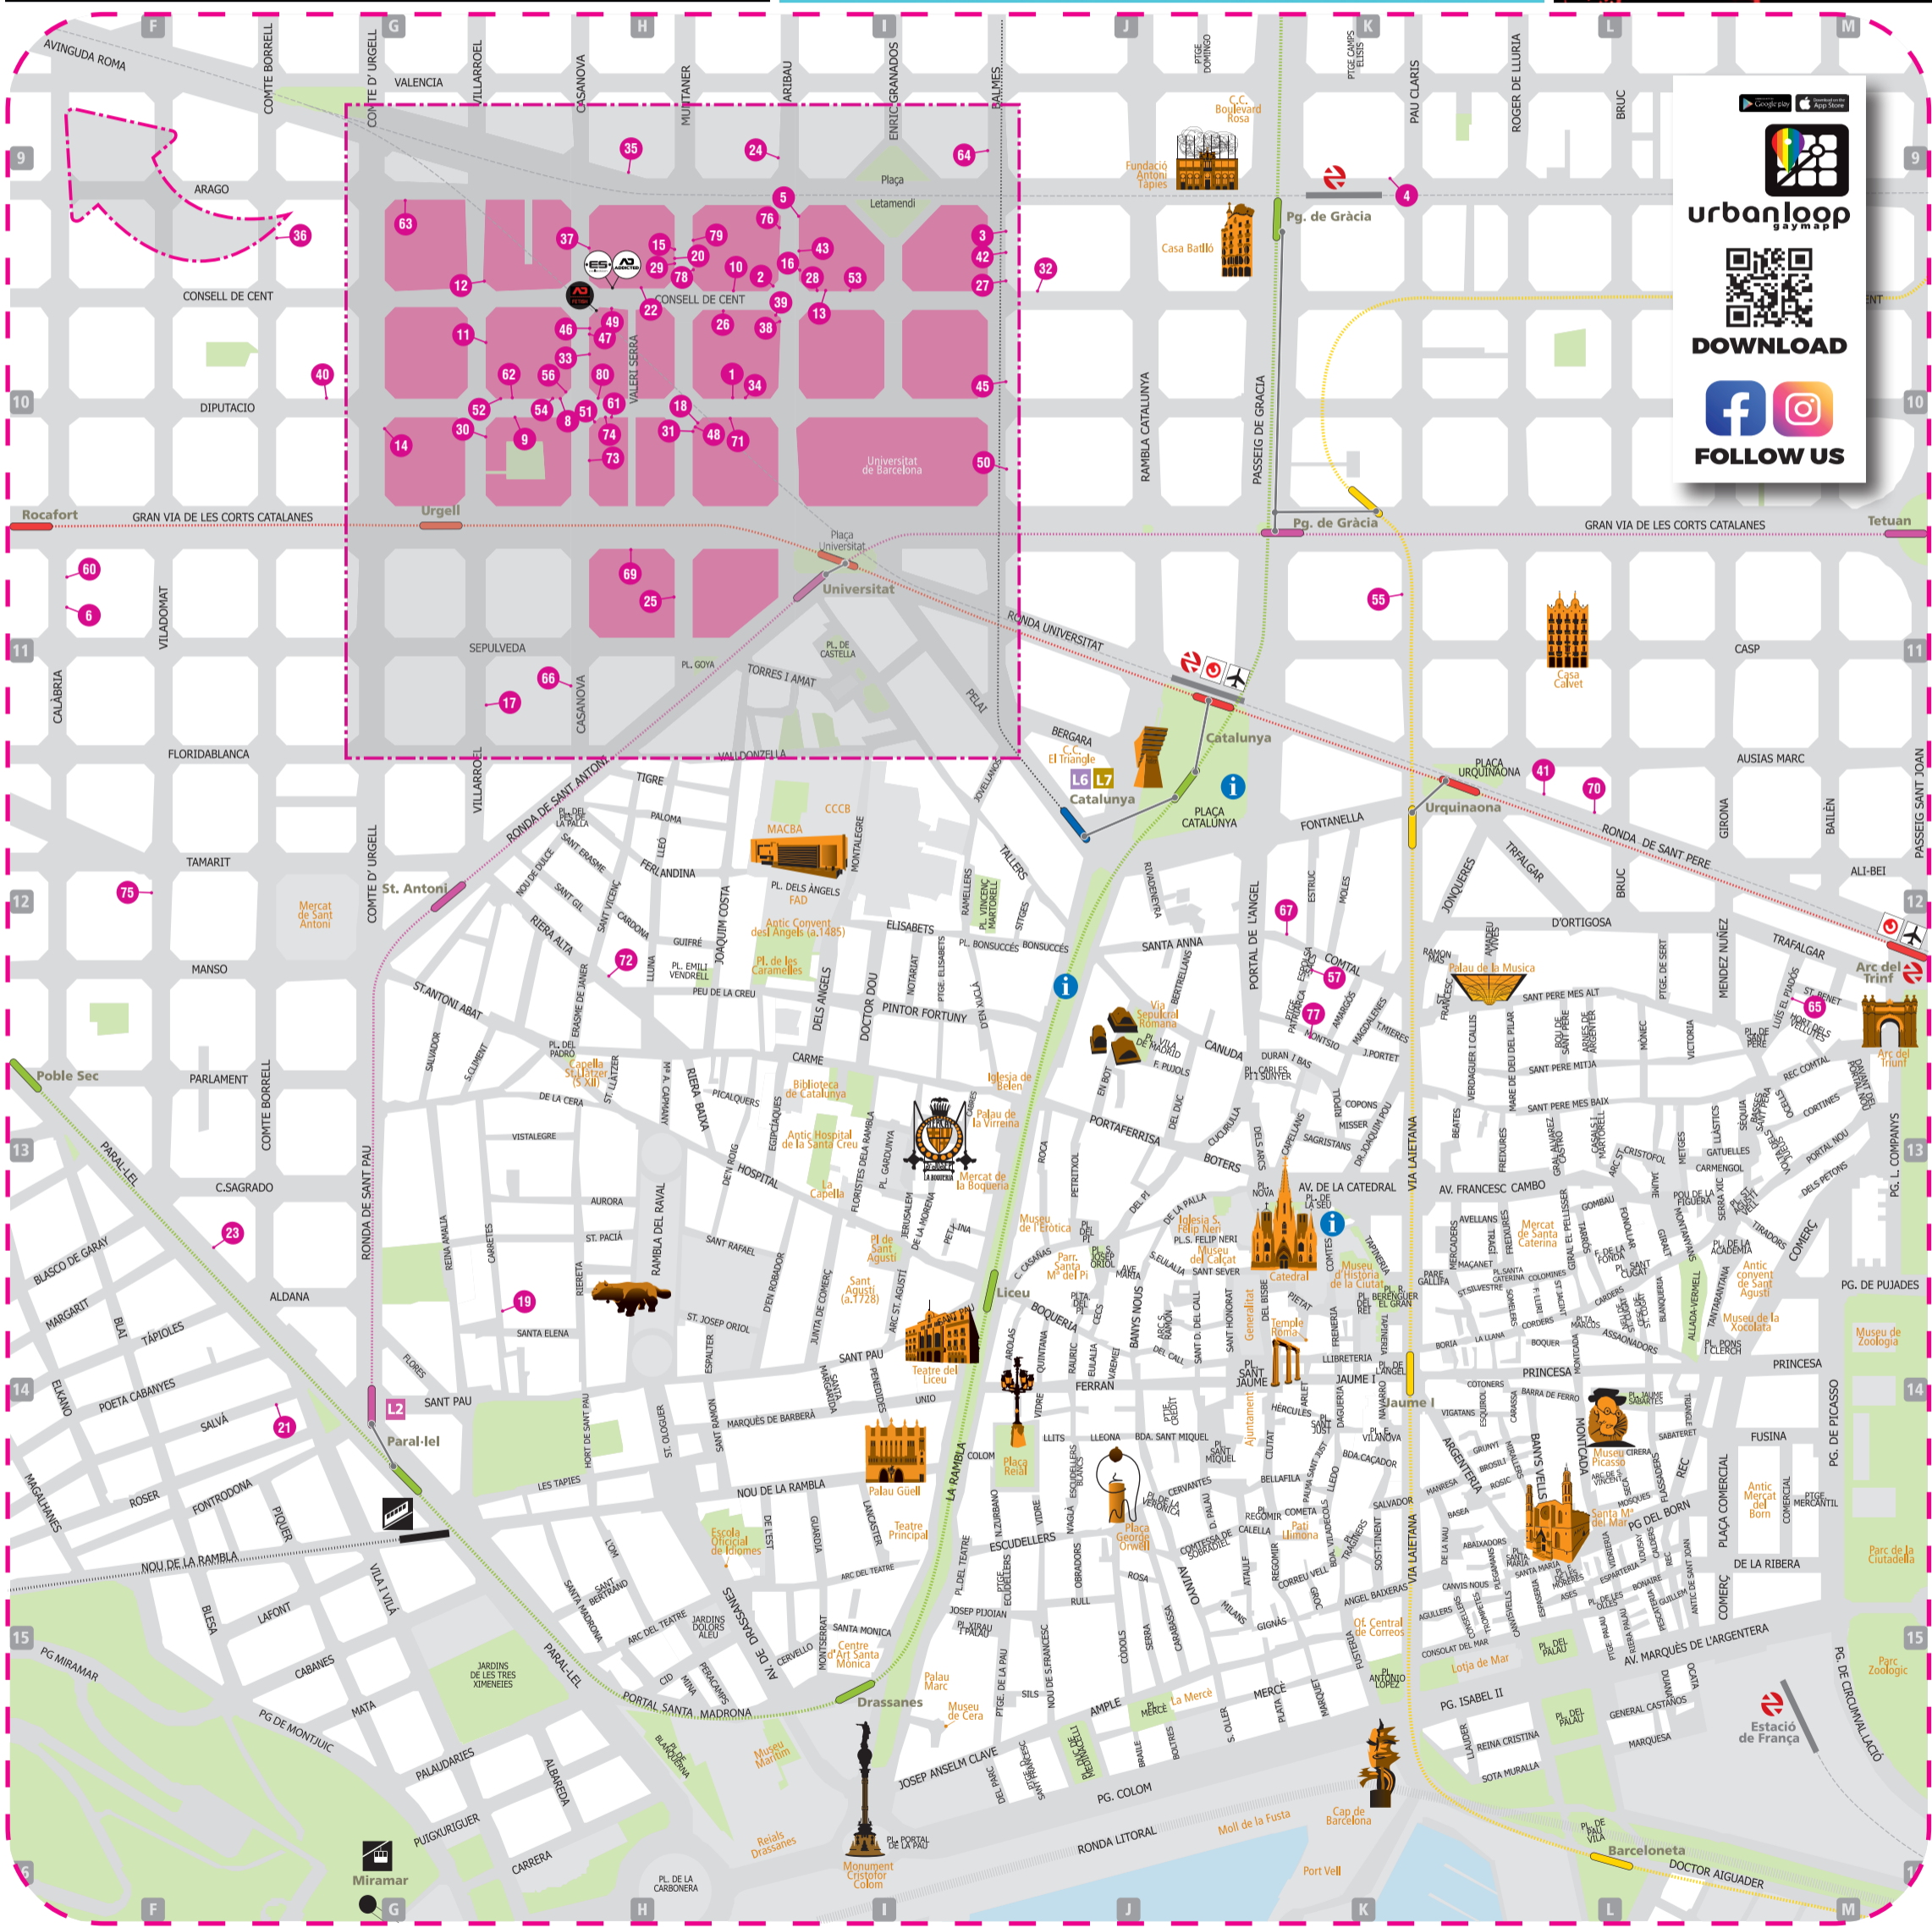

OPEN TO IT

2 TEMPORADAS

prime video CHANNELS

7 DÍAS GRATIS

Follow us @moembarcelona

Drink, talk & dance!
From 18 h to 2:30/3 AM

MOEEM

From Friday to Monday
Muntaner, 11

DISCO BAR

Abierto los jueves, viernes y sábados
Open Thursdays, Fridays, and Saturdays
10pm - 3am

c/ Consell de Cent 257, Barcelona
@dmsnbcn

LaCarra

MUNTANER 34 · BARCELONA
www.lacarrabcn.com · @lacarrabcn

Ken

HITS DANCE LATIN

Encuentra a tu Ken en Calle Villarroel, 26 BARCELONA

ADDICTED

AD FETISH / AD PARTY STORE
Consell de Cent 218

GRABBYS

April 23 - 26
Hotel Ritual
Torremolinos

Join us!

Priscilla

CAFE · BCN

www.PRISCILLACAFE.COM