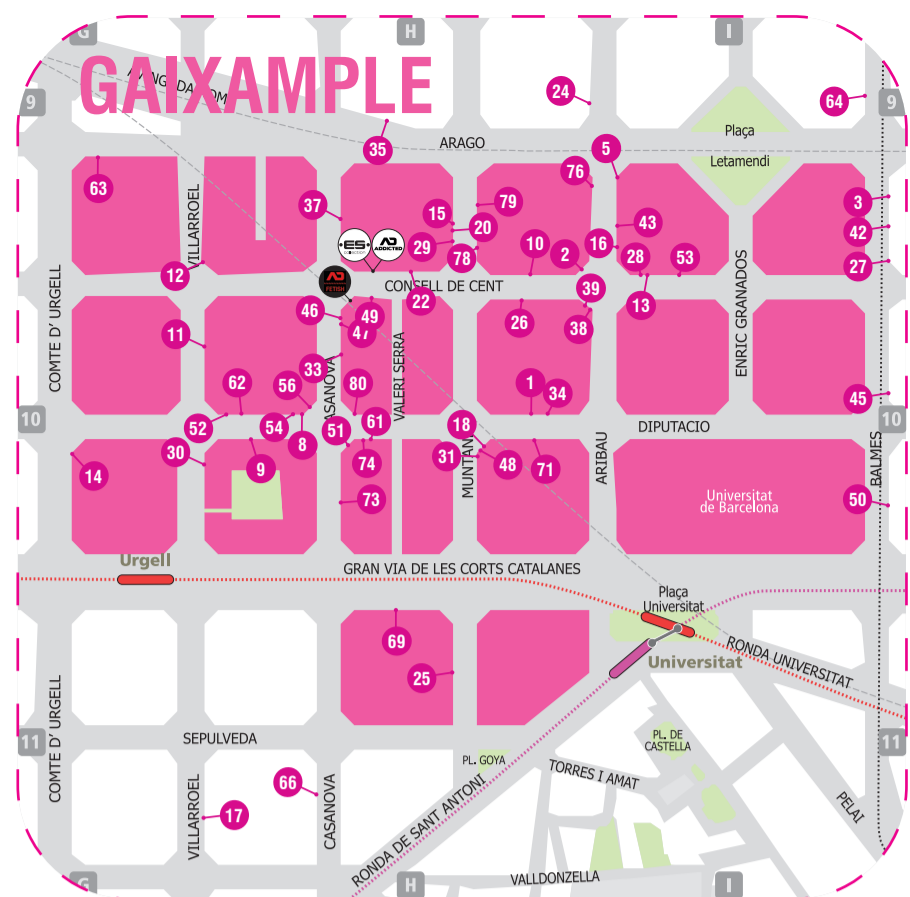

OPEN MIND

EL MEJOR SEX CLUB DE BARCELONA
DE JUEVES A DOMINGOS Y VÍSPERAS DE FESTIVOS

Aragón 130, Barcelona
www.openmindclub.com
@openmindbcnclub1

Believe GROUP

VISIT OUR BARS & CLUBS

- BELIEVE CLUB MUNTANER, 15
- PINK CORNER BALMES, 52
- PRISCILLA CAFE C/ DE CENT, 273
- GIN-GIN GAY BAR ARIBAU, 44
- ICALIENTE CALIENTE! MUNTANER, 34
- LA CARRÀ MUNTANER, 34
- THE TITANIC OF ROSE MUNTANER, 34 BIS
- HONEY MUNTANER, 69
- FEVER CLUB MUNTANER, 69
- MARICÓN BAR ARIBAU, 55
- MEN FACTORY MUNTANER, 15

DO YOU BELIEVE?

A NEW DIMENSION OF PRIVATE CLUB

BECOME A MEMBER AND DISCOVER YOUR KINKS

Imperial logo

boyberry

EL SITO CUANDO NO TIENES SITO

BARCELONA GLORYHOLES
CRUISING
DIVERSION
MORBO
DARKROOM
SEX & FUN

night: barcelona

DIPUTACIÓ, 161 - BCN

OPEN DAILY
6PM-3AM

BAR, CRUISING & FUN